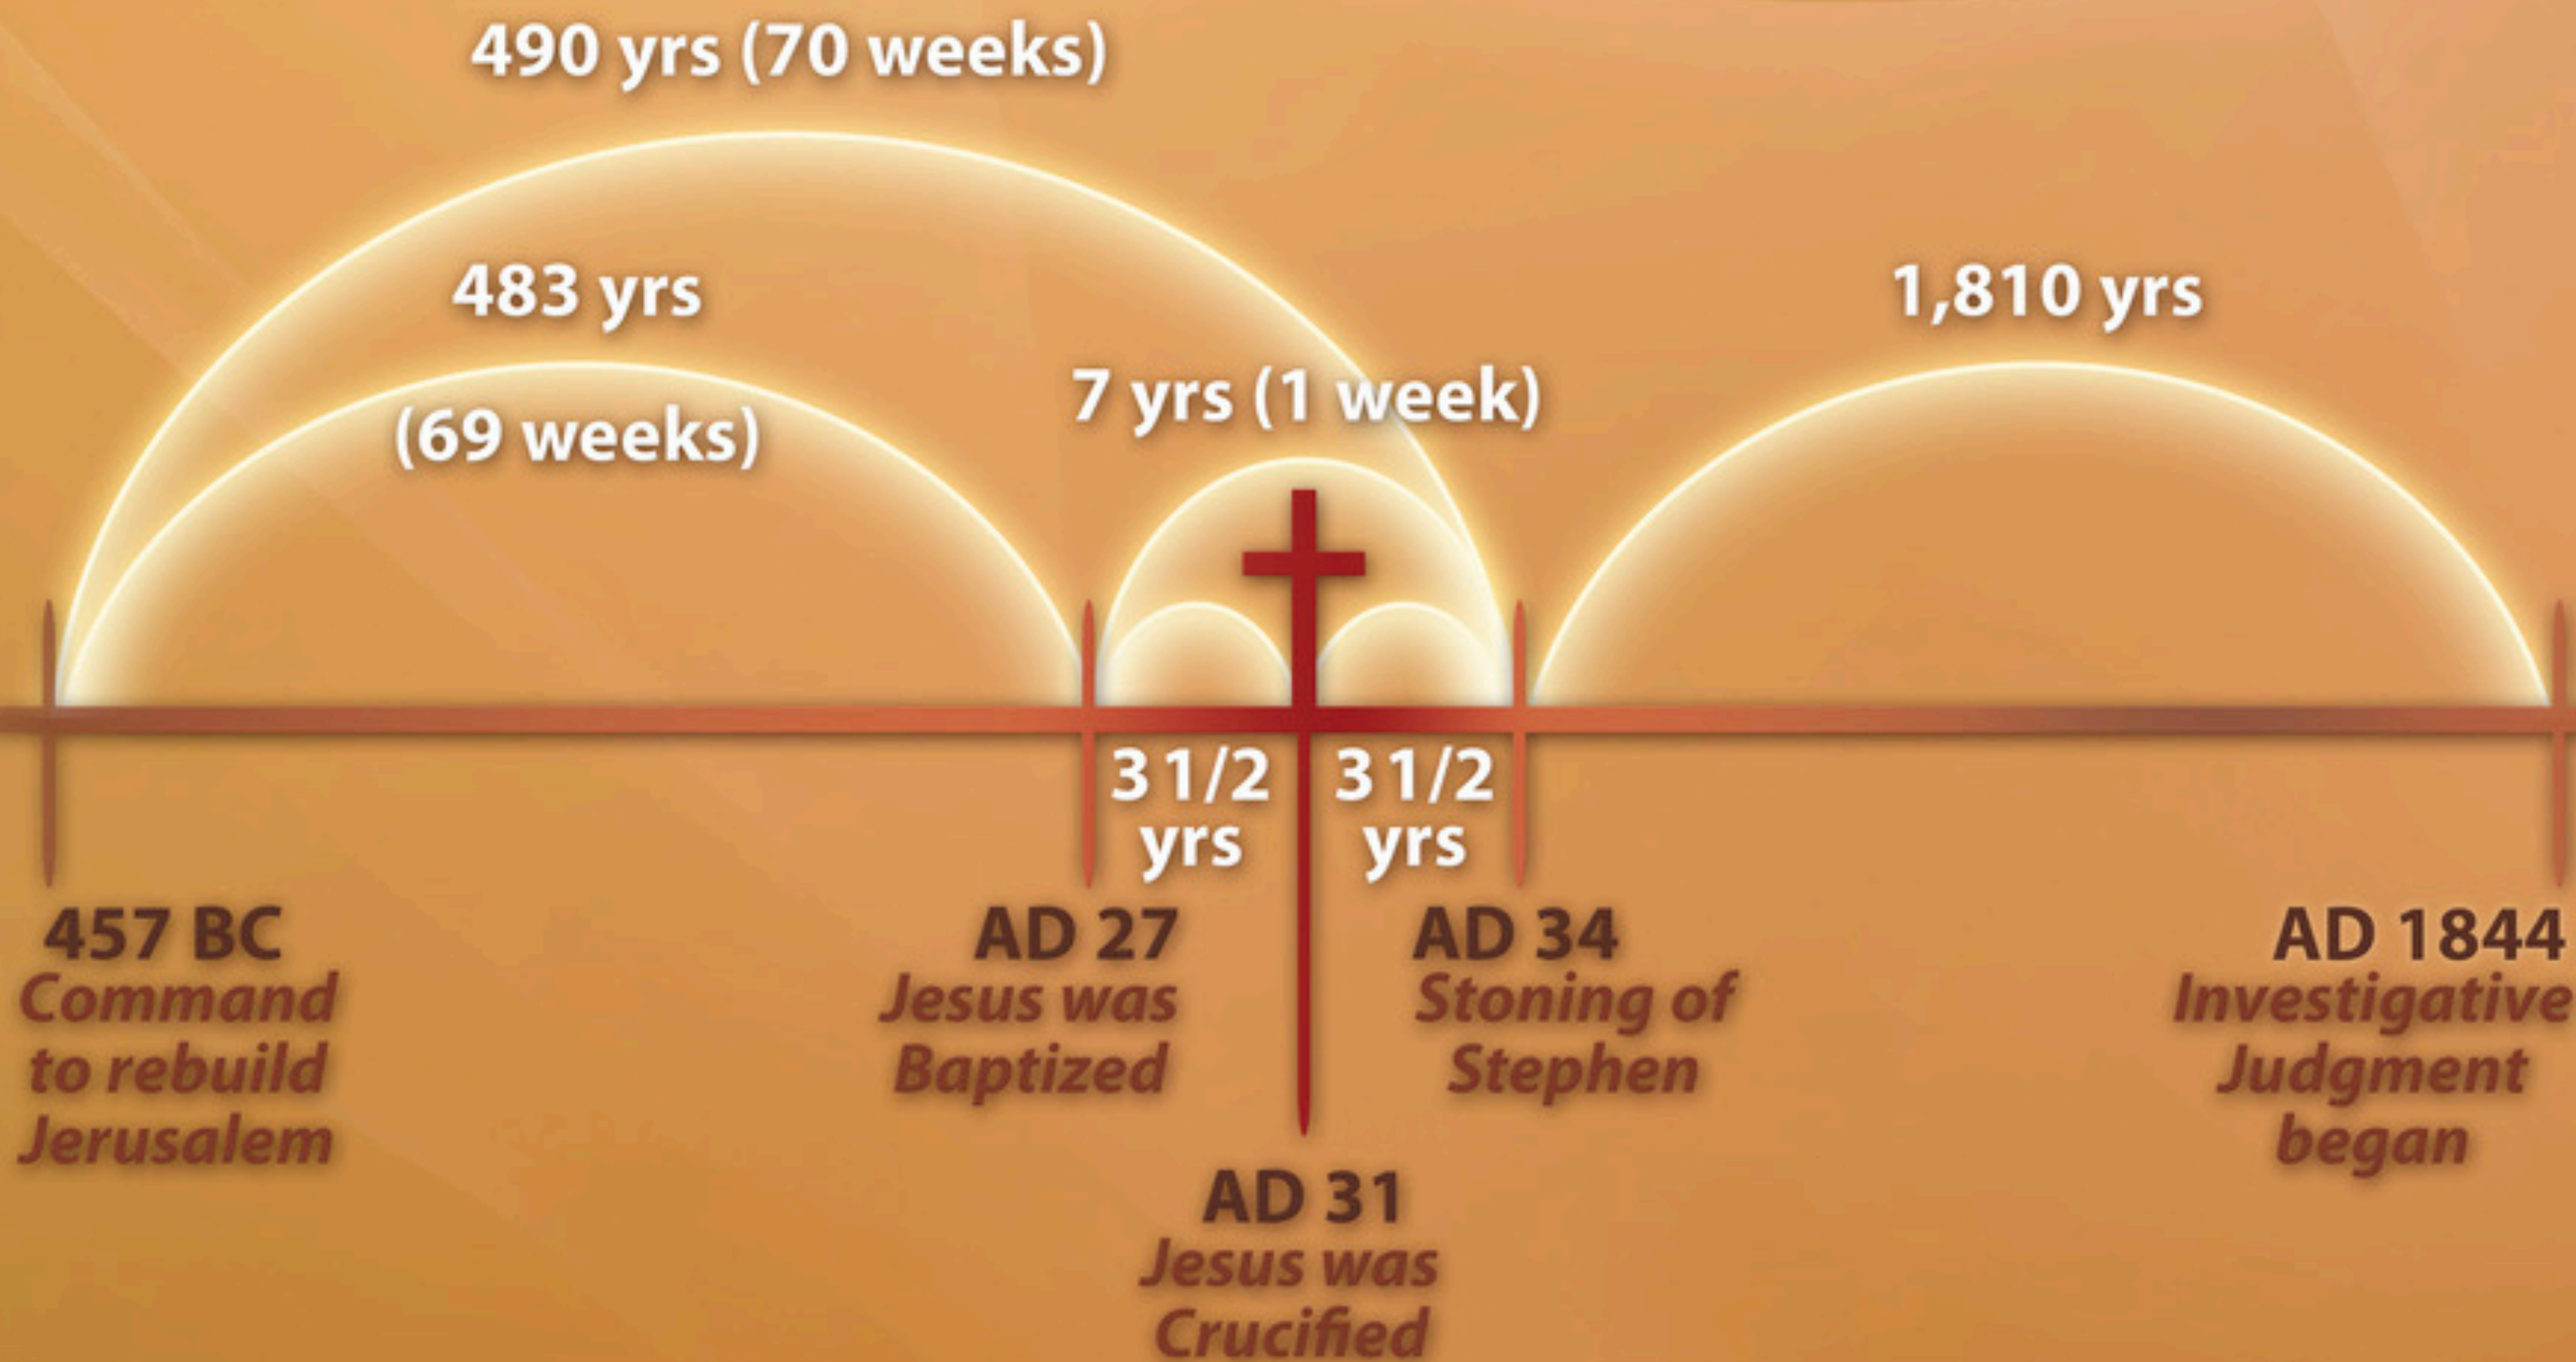

The Rest Of The Book...

- Daniel 12:1–3 The Five Wonders
- Daniel 12:4 Time of the End
- Daniel 12:5–6 Two Angels and Christ
- Daniel 12:7–9 Time, Times, and Half a Time
- Daniel 12:10 The Wise Shall Understand
- Daniel 12:11 1,290 Days
- Daniel 12:12 1,335 Days
- Daniel 12:13 Till the End

Daniel 12:10 (NKJV)

Many shall be purified, made white, and refined, but the wicked shall do wickedly; and none of the wicked shall understand, but the wise shall understand.

2300 Years

DANIEL 12 TIMELINES

Daniel 12:13 (NKJV)

“But you, go your way till the end; for you shall **rest**, and will **arise** to your inheritance at the end of the days.

The Closing Of The Book...

- Daniel 12:13 Till the End
- Go your way
- Take your rest
- Will be resurrected
- Receive your reward